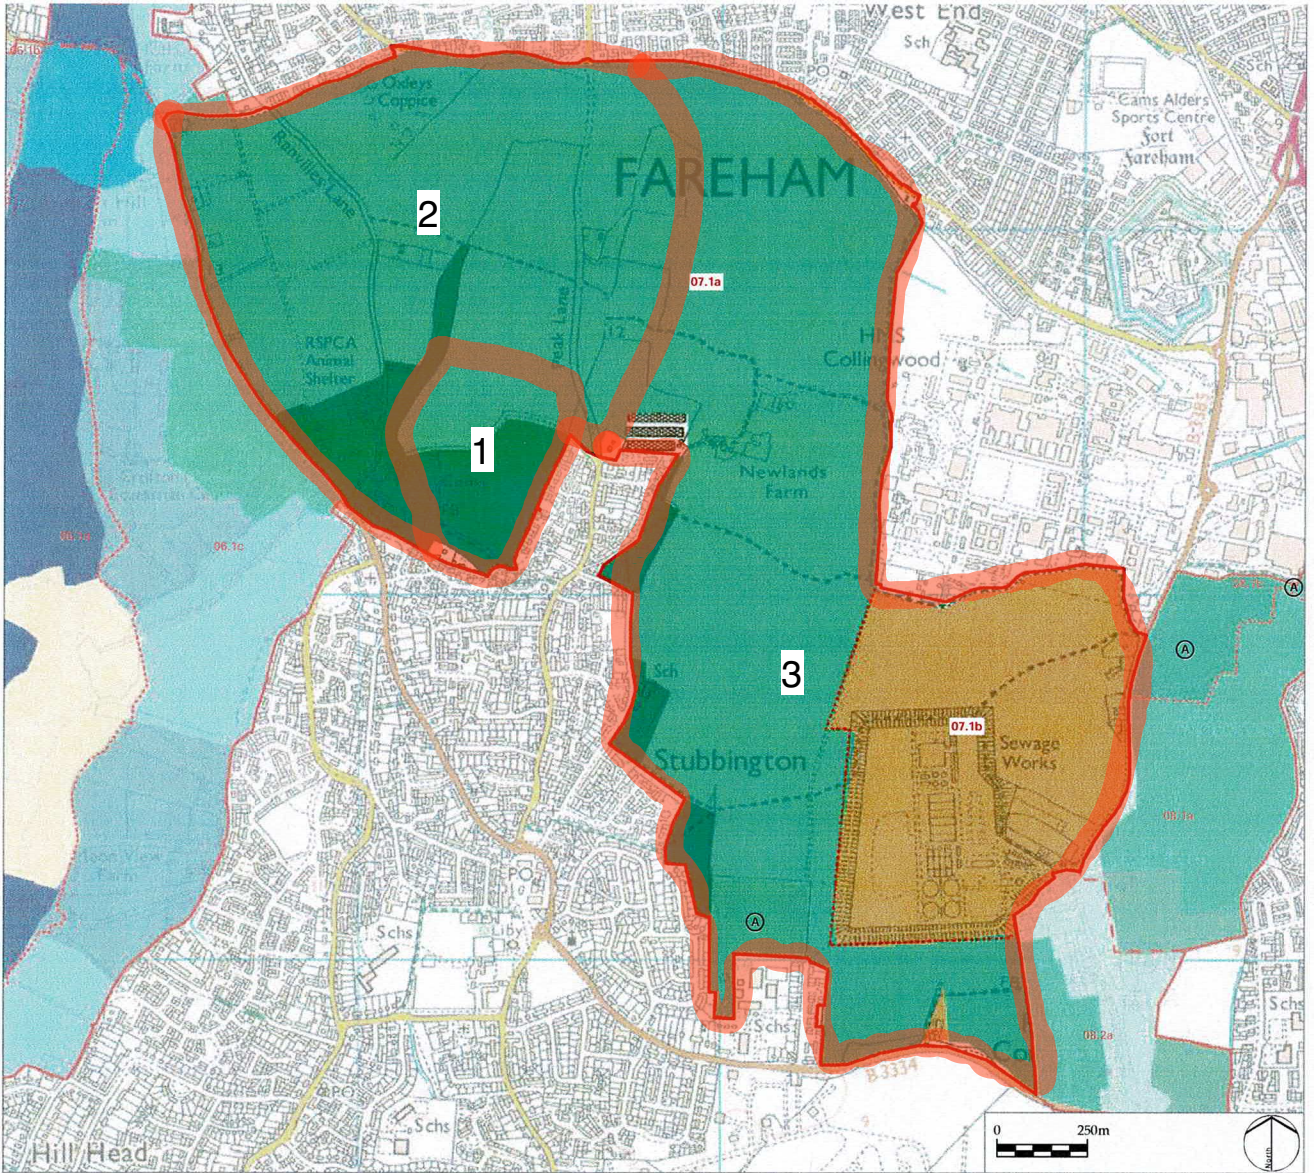

LANDSCAPE CHARACTER TYPES

LEGEND

- Landscape Character Area
- Local Landscape Character Area
- Local Landscape Character Area Subdivision

Landscape Types

- Airfields & Large Utility Sites
- Open Coastal Plain: Weak Structure
- Enclosed Coastal Plain
- Open Coastal Amenity Land

Mr Russell-Vick's Landscape Units
(As referred to a paragraphs 5.11 to 5.14)

- Area 1 - site and immediate context
- Area 1/2 - site and part of LCA7 between Fareham and Stubbington
- Area 1/2/3 - whole of LCA7